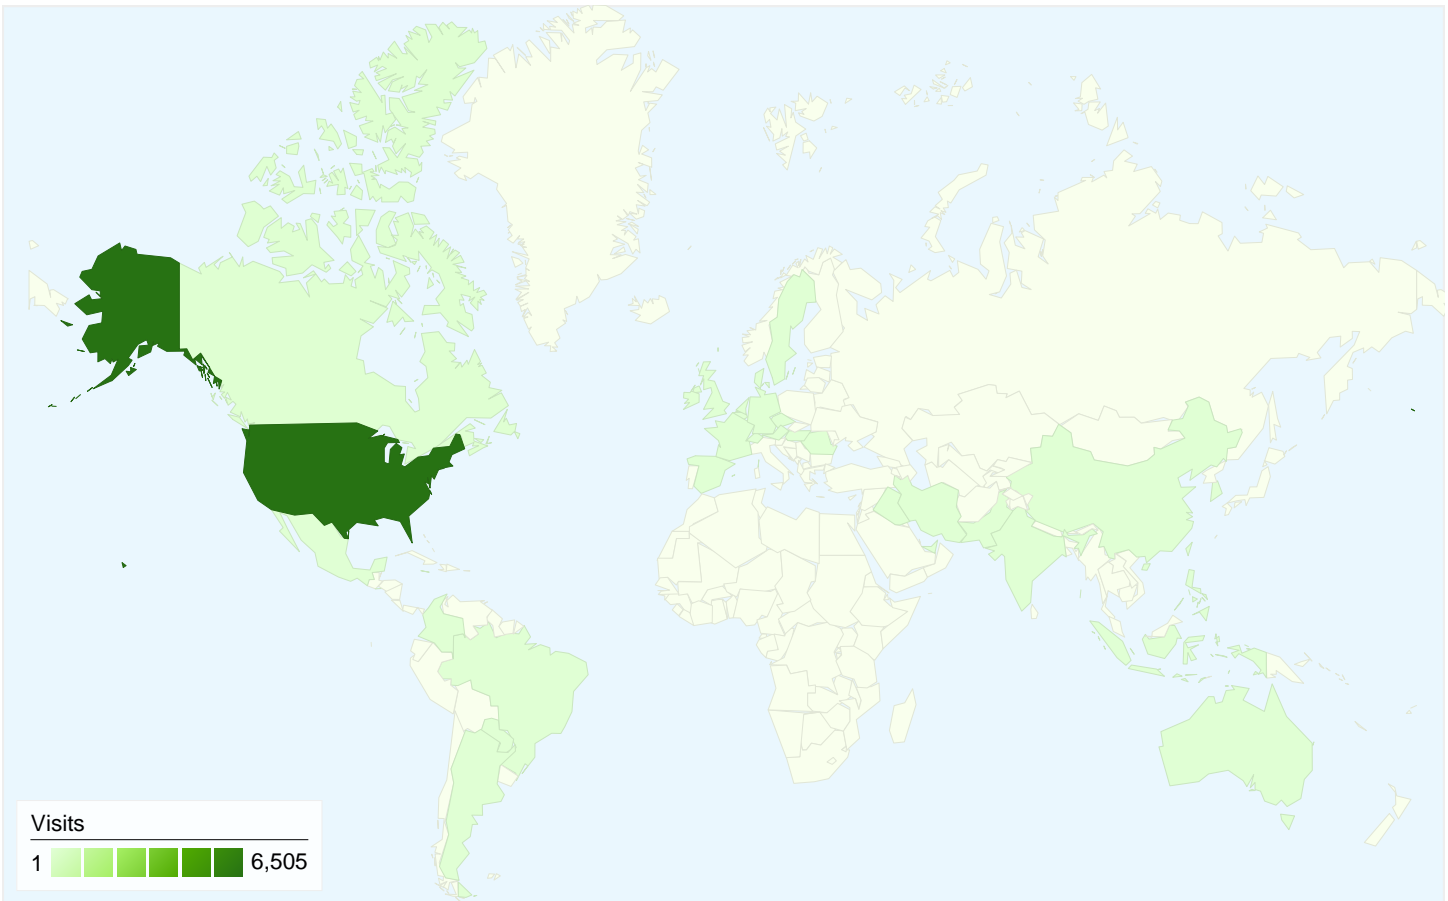

5,889 people visited this site

 **6,645** Visits

 **5,889** Absolute Unique Visitors

 **21,338** Pageviews

 **3.21** Average Pageviews

 **00:01:46** Time on Site

 **54.58%** Bounce Rate

 **83.85%** New Visits

Technical Profile

Browser	Visits	% visits
Internet Explorer	2,679	40.32%
Safari	1,507	22.68%
Firefox	1,042	15.68%
Chrome	781	11.75%
Android Browser	332	5.00%

All traffic sources sent a total of 6,645 visits

-  12.04% Direct Traffic
-  4.06% Referring Sites
-  83.90% Search Engines

- Search Engines
5,575.00 (83.90%)
- Direct Traffic
800.00 (12.04%)
- Referring Sites
270.00 (4.06%)

Top Traffic Sources

Sources	Visits	% visits	Keywords	Visits	% visits
google (organic)	4,566	68.71%	(not set)	923	16.56%
(direct) ((none))	800	12.04%	al sabo trail map	125	2.24%
yahoo (organic)	443	6.67%	maybury state park	64	1.15%
bing (organic)	383	5.76%	waterloo recreation area	49	0.88%
search (organic)	89	1.34%	island lake recreation area	38	0.68%

6,645 visits came from 35 countries/territories

Site Usage

Country/Territory	Visits	Pages/Visit	Avg. Time on Site	% New Visits	Bounce Rate
Visits 6,645 % of Site Total: 100.00%	Pages/Visit 3.21 Site Avg: 3.21 (0.00%)	Avg. Time on Site 00:01:46 Site Avg: 00:01:46 (0.00%)	% New Visits 83.91% Site Avg: 83.85% (0.07%)	Bounce Rate 54.58% Site Avg: 54.58% (0.00%)	
United States	6,505	3.24	00:01:48	83.78%	54.16%
Canada	58	1.90	00:00:57	87.93%	67.24%
India	10	4.00	00:01:18	60.00%	50.00%
Indonesia	9	1.11	00:03:17	88.89%	88.89%
Germany	7	1.00	00:00:00	85.71%	100.00%
(not set)	6	5.67	00:01:17	100.00%	66.67%
United Kingdom	6	1.50	00:00:08	100.00%	66.67%
Australia	3	1.00	00:00:00	100.00%	100.00%
Brazil	3	1.00	00:00:00	100.00%	100.00%