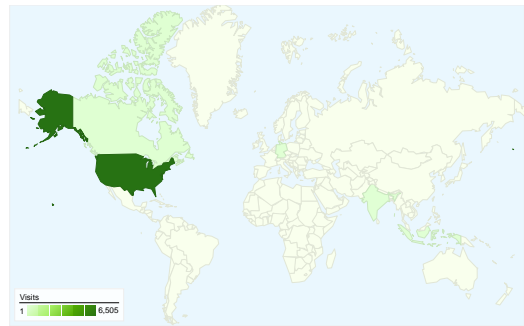

Site Usage

6,645 Visits

54.58% Bounce Rate

21,338 Pageviews

00:01:46 Avg. Time on Site

3.21 Pages/Visit

83.85% % New Visits

Visitors Overview

Visitors
5,889

Map Overlay

Traffic Sources Overview

- **Search Engines**
5,575.00 (83.90%)
- **Direct Traffic**
800.00 (12.04%)
- **Referring Sites**
270.00 (4.06%)

Content Overview

Pages	Pageviews	% Pageviews
/michigan-trail-maps.html	1,997	9.36%
/index.html	1,921	9.00%
/	590	2.77%
/kent-county-michigan/kent-	543	2.54%
/atv-michigan-trail-maps.html	534	2.50%

5,889 people visited this site

 **6,645** Visits

 **5,889** Absolute Unique Visitors

 **21,338** Pageviews

 **3.21** Average Pageviews

 **00:01:46** Time on Site

 **54.58%** Bounce Rate

 **83.85%** New Visits

6,645 visits came from 35 countries/territories

Site Usage

Country/Territory	Visits	Pages/Visit	Avg. Time on Site	% New Visits	Bounce Rate
Visits 6,645 % of Site Total: 100.00%	Pages/Visit 3.21 Site Avg: 3.21 (0.00%)	Avg. Time on Site 00:01:46 Site Avg: 00:01:46 (0.00%)	% New Visits 83.91% Site Avg: 83.85% (0.07%)	Bounce Rate 54.58% Site Avg: 54.58% (0.00%)	
United States	6,505	3.24	00:01:48	83.78%	54.16%
Canada	58	1.90	00:00:57	87.93%	67.24%
India	10	4.00	00:01:18	60.00%	50.00%
Indonesia	9	1.11	00:03:17	88.89%	88.89%
Germany	7	1.00	00:00:00	85.71%	100.00%
(not set)	6	5.67	00:01:17	100.00%	66.67%
United Kingdom	6	1.50	00:00:08	100.00%	66.67%
Australia	3	1.00	00:00:00	100.00%	100.00%
Brazil	3	1.00	00:00:00	100.00%	100.00%