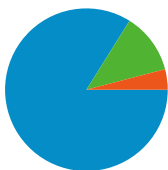

Traffic Sources Overview

- **Search Engines**
  5,575.00 (83.90%)
- **Direct Traffic**
  800.00 (12.04%)
- **Referring Sites**
  270.00 (4.06%)

Content Overview

Pages	Pageviews	% Pageviews
/michigan-trail-maps.html	1,997	9.36%
/index.html	1,921	9.00%
/	590	2.77%
/kent-county-michigan/kent-	543	2.54%
/atv-michigan-trail-maps.html	534	2.50%