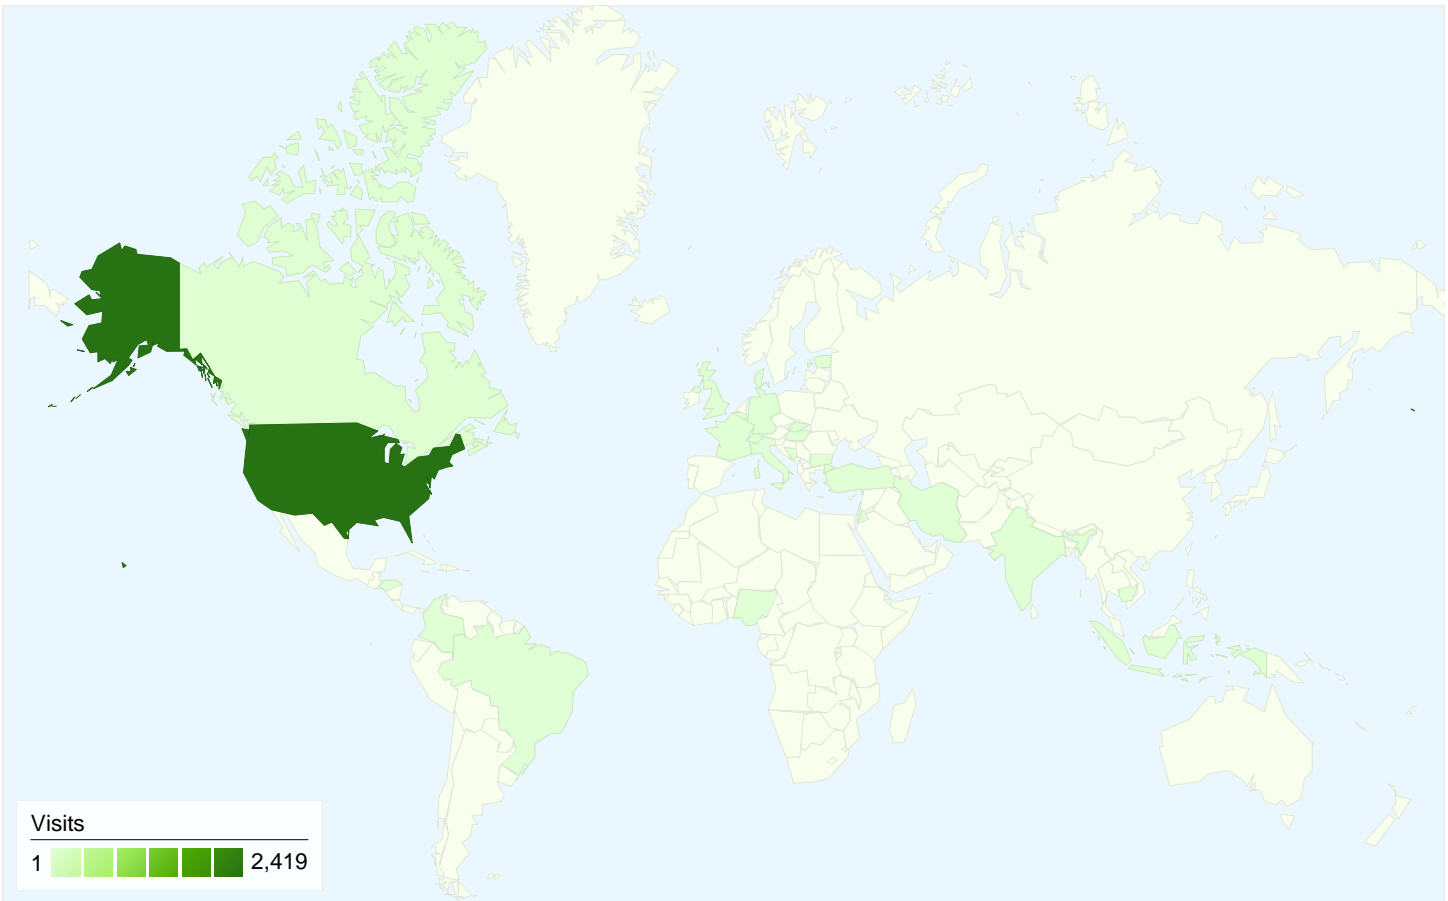

### Visitors Overview

Visitors  
2,270

## 2,270 people visited this site

**2,484** Visits

**2,270** Absolute Unique Visitors

**5,437** Pageviews

**2.19** Average Pageviews

**00:01:13** Time on Site

**62.88%** Bounce Rate

**88.57%** New Visits

All traffic sources sent a total of 2,484 visits

7.25% Direct Traffic

12.40% Referring Sites

80.35% Search Engines

- **Search Engines**  
1,996.00 (80.35%)
- **Referring Sites**  
308.00 (12.40%)
- **Direct Traffic**  
180.00 (7.25%)

**2,484 visits came from 25 countries/territories**

Site Usage

| Country/Territory | Visits | Pages/Visit | Avg. Time on Site | % New Visits | Bounce Rate |
|-------------------|--------|-------------|-------------------|--------------|-------------|
| United States     | 2,419  | 2.21        | 00:01:15          | 88.30%       | 62.34%      |
| Canada            | 21     | 1.43        | 00:00:46          | 100.00%      | 76.19%      |
| Indonesia         | 7      | 1.00        | 00:00:00          | 100.00%      | 100.00%     |
| India             | 6      | 1.17        | 00:00:01          | 100.00%      | 83.33%      |
| United Kingdom    | 6      | 1.33        | 00:00:03          | 100.00%      | 66.67%      |
| (not set)         | 4      | 1.00        | 00:00:00          | 100.00%      | 100.00%     |
| Germany           | 3      | 5.67        | 00:02:15          | 100.00%      | 66.67%      |
| Turkey            | 1      | 1.00        | 00:00:00          | 100.00%      | 100.00%     |
| Belgium           | 1      | 1.00        | 00:00:00          | 100.00%      | 100.00%     |