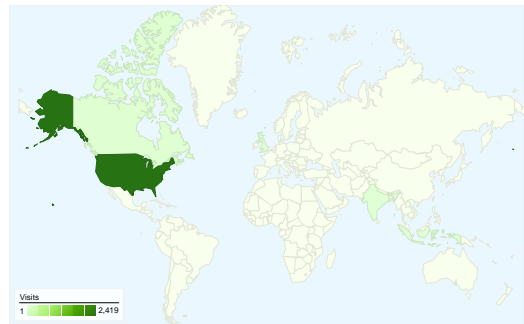

Map Overlay

Traffic Sources Overview

- **Search Engines**
  1,996.00 (80.35%)
- **Referring Sites**
  308.00 (12.40%)
- **Direct Traffic**
  180.00 (7.25%)

Content Overview

Pages	Pageviews	% Pageviews
/michigan-trail-maps.html	2,089	38.42%
/	374	6.88%
/index.html	319	5.87%
/michigan-trail-conditions.html	291	5.35%
/michigan-trail-	256	4.71%